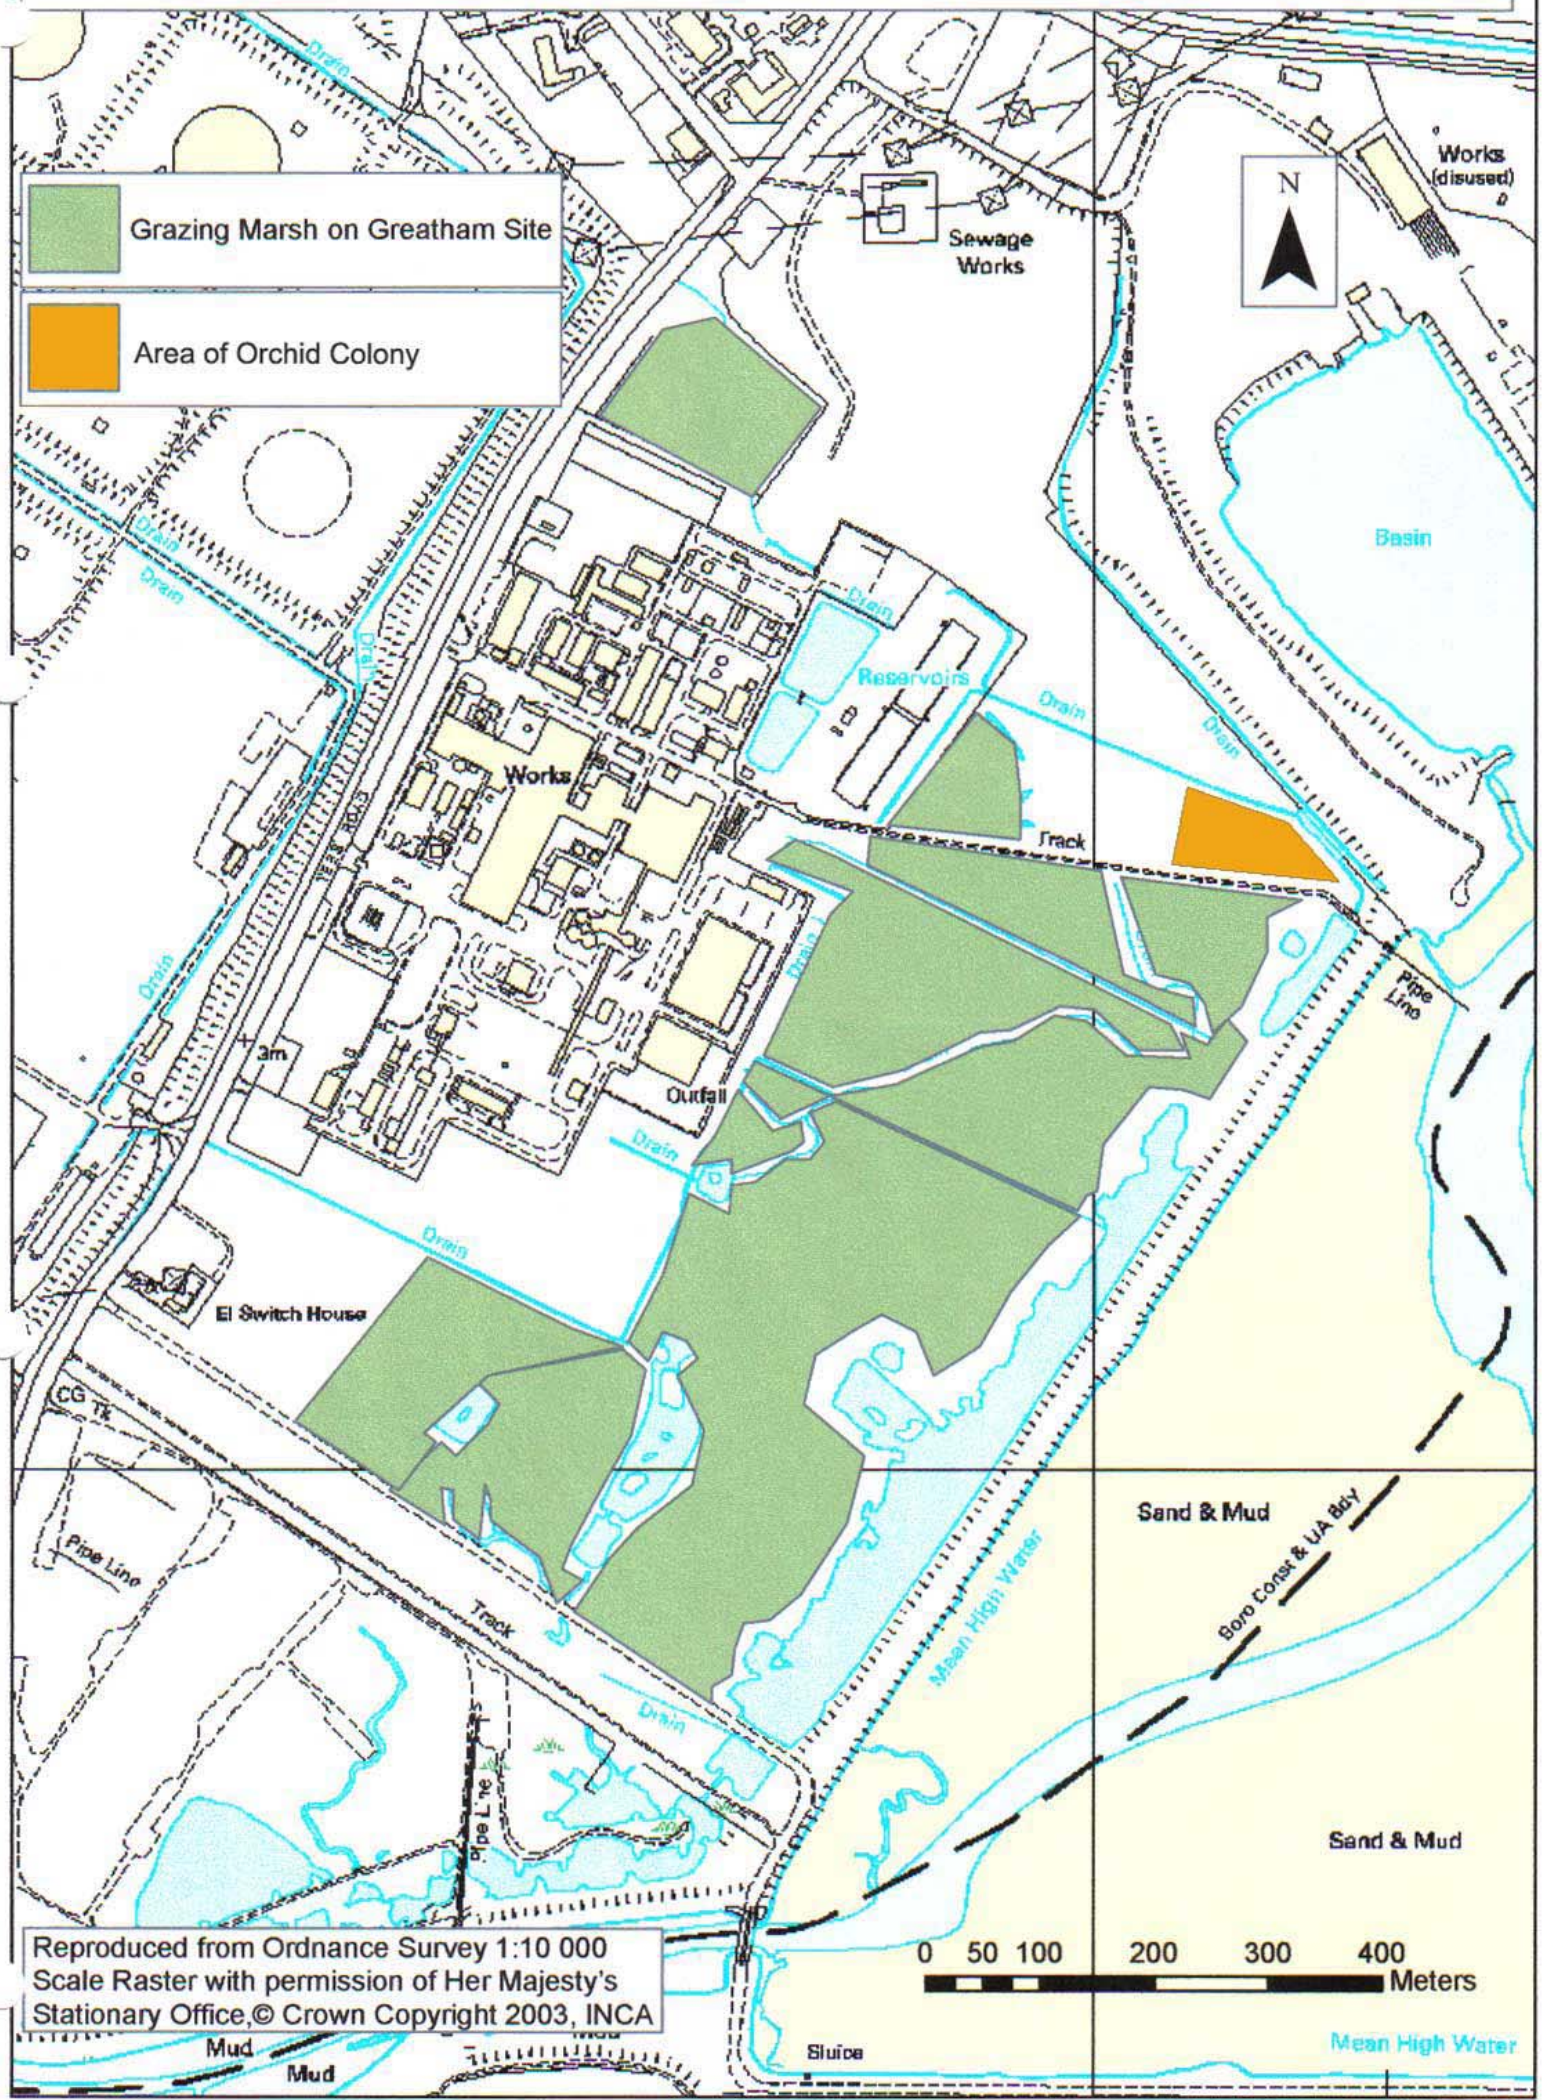

Map Showing Grazing Marsh Habitat on Greatham Site

Reproduced from Ordnance Survey 1:10 000 Scale Raster with permission of Her Majesty's Stationary Office, © Crown Copyright 2003, INCA

0 50 100 200 300 400 Meters

Mean High Water