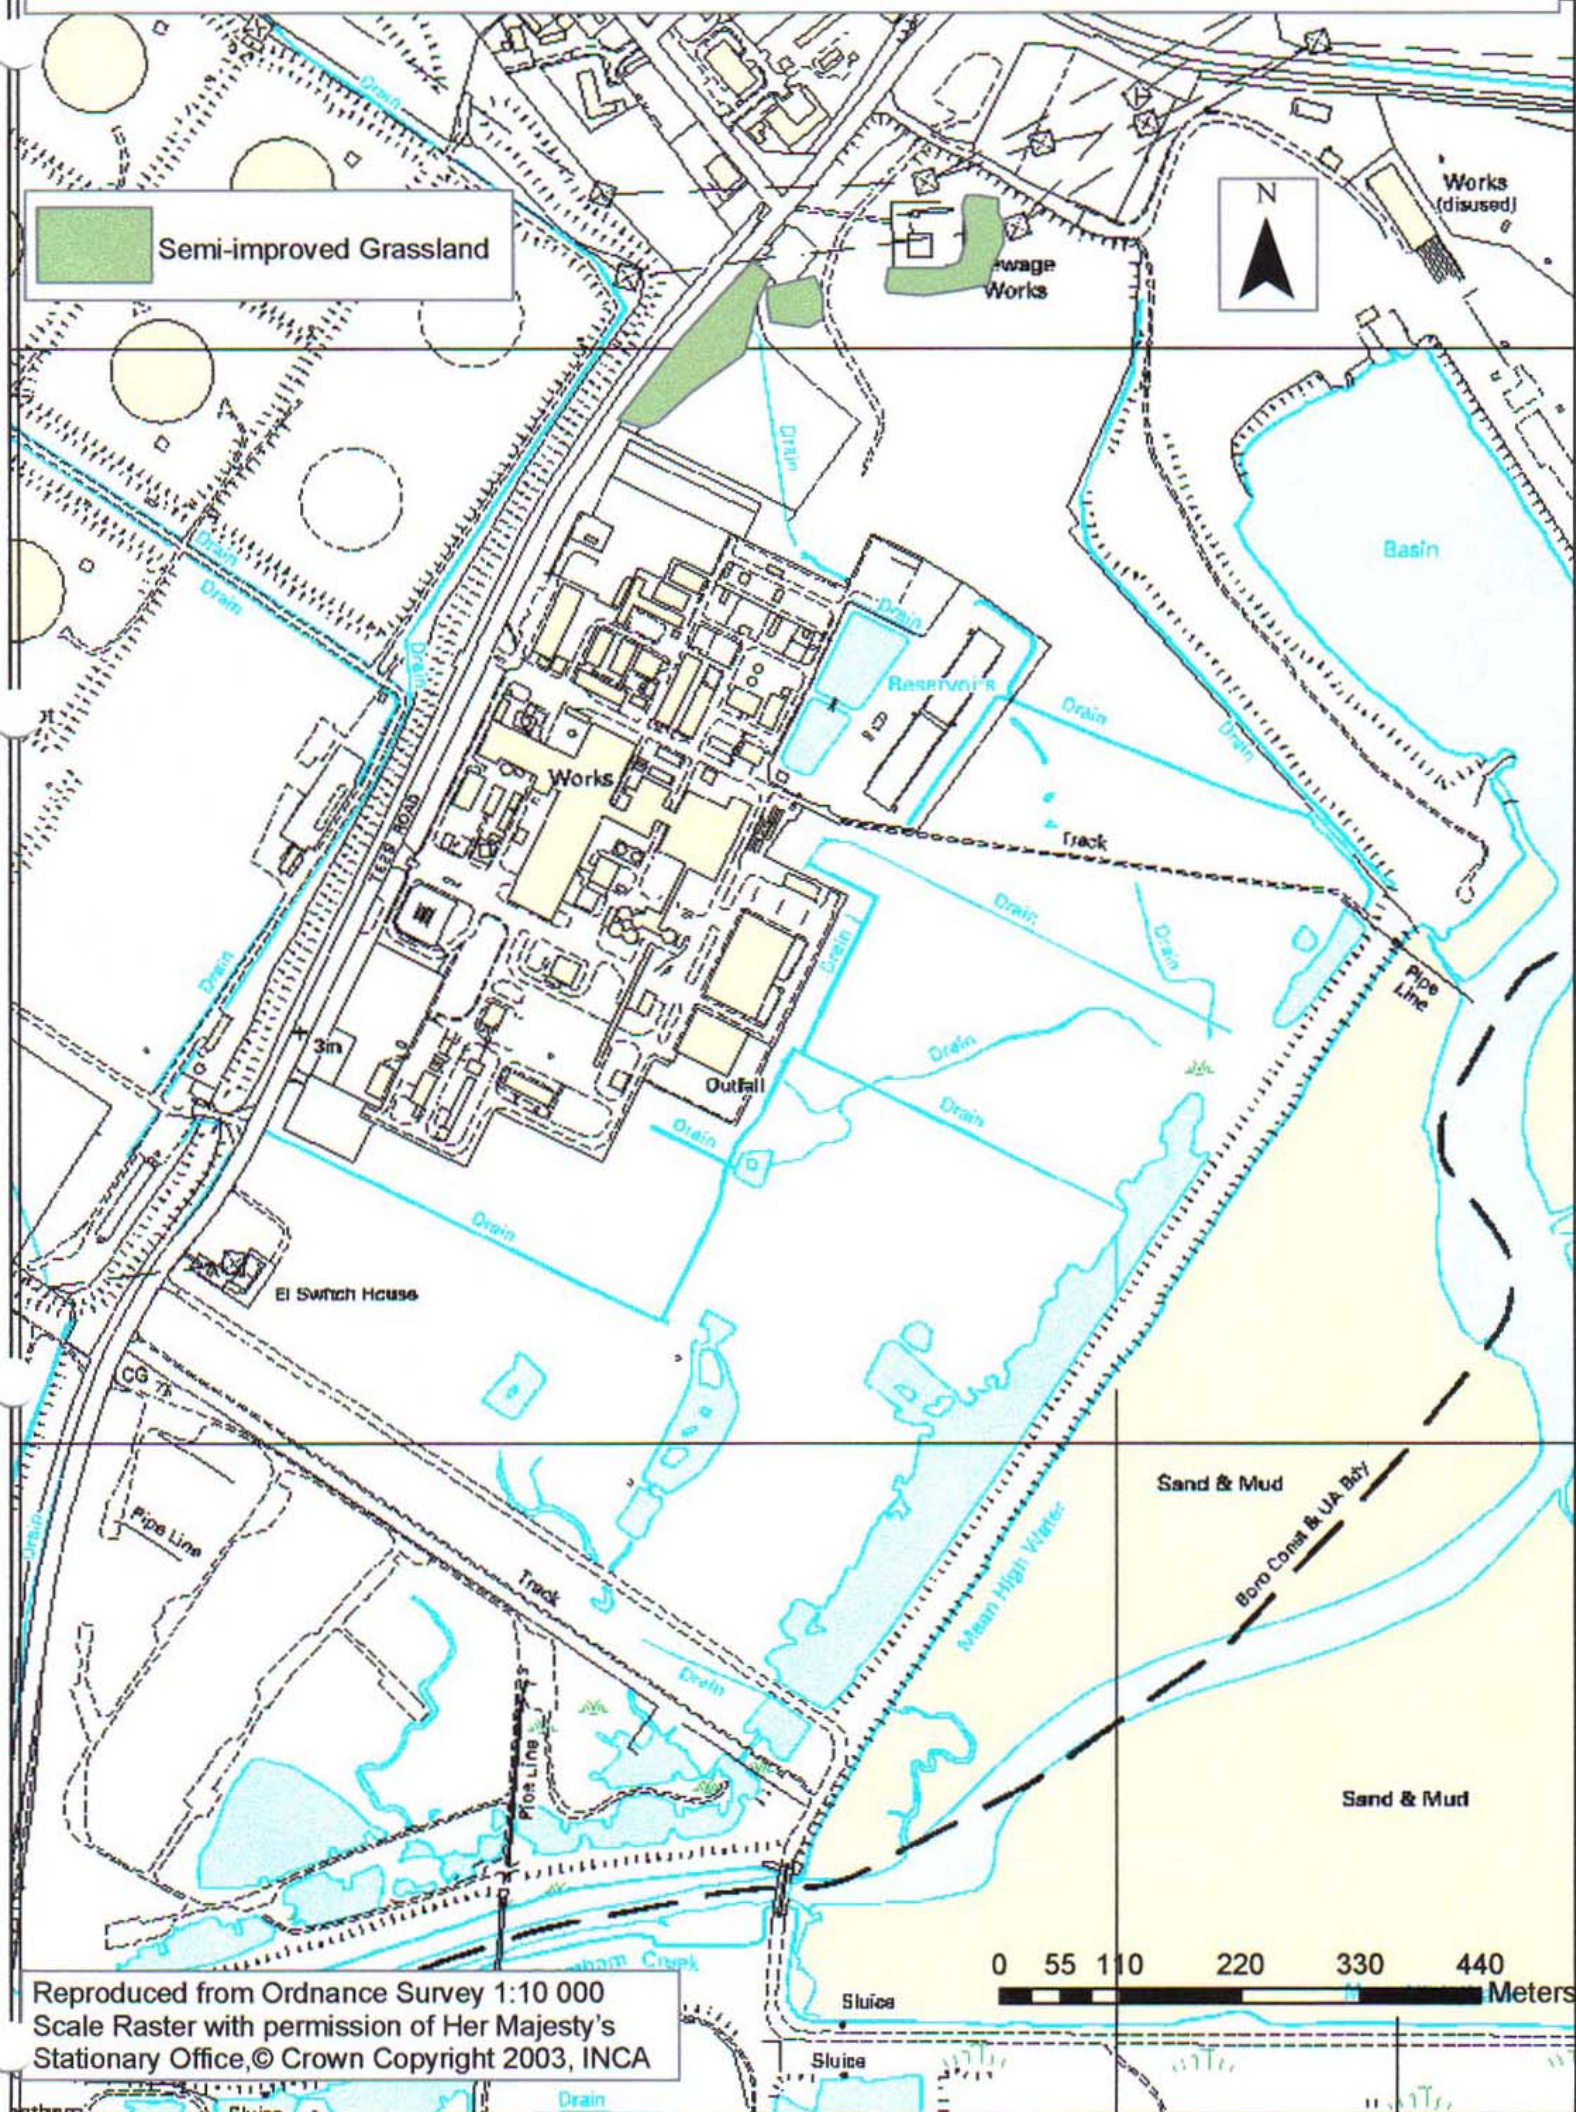

Map Showing Semi-improved Grassland on the Greatham Site

Reproduced from Ordnance Survey 1:10 000
Scale Raster with permission of Her Majesty's
Stationary Office, © Crown Copyright 2003, INCA