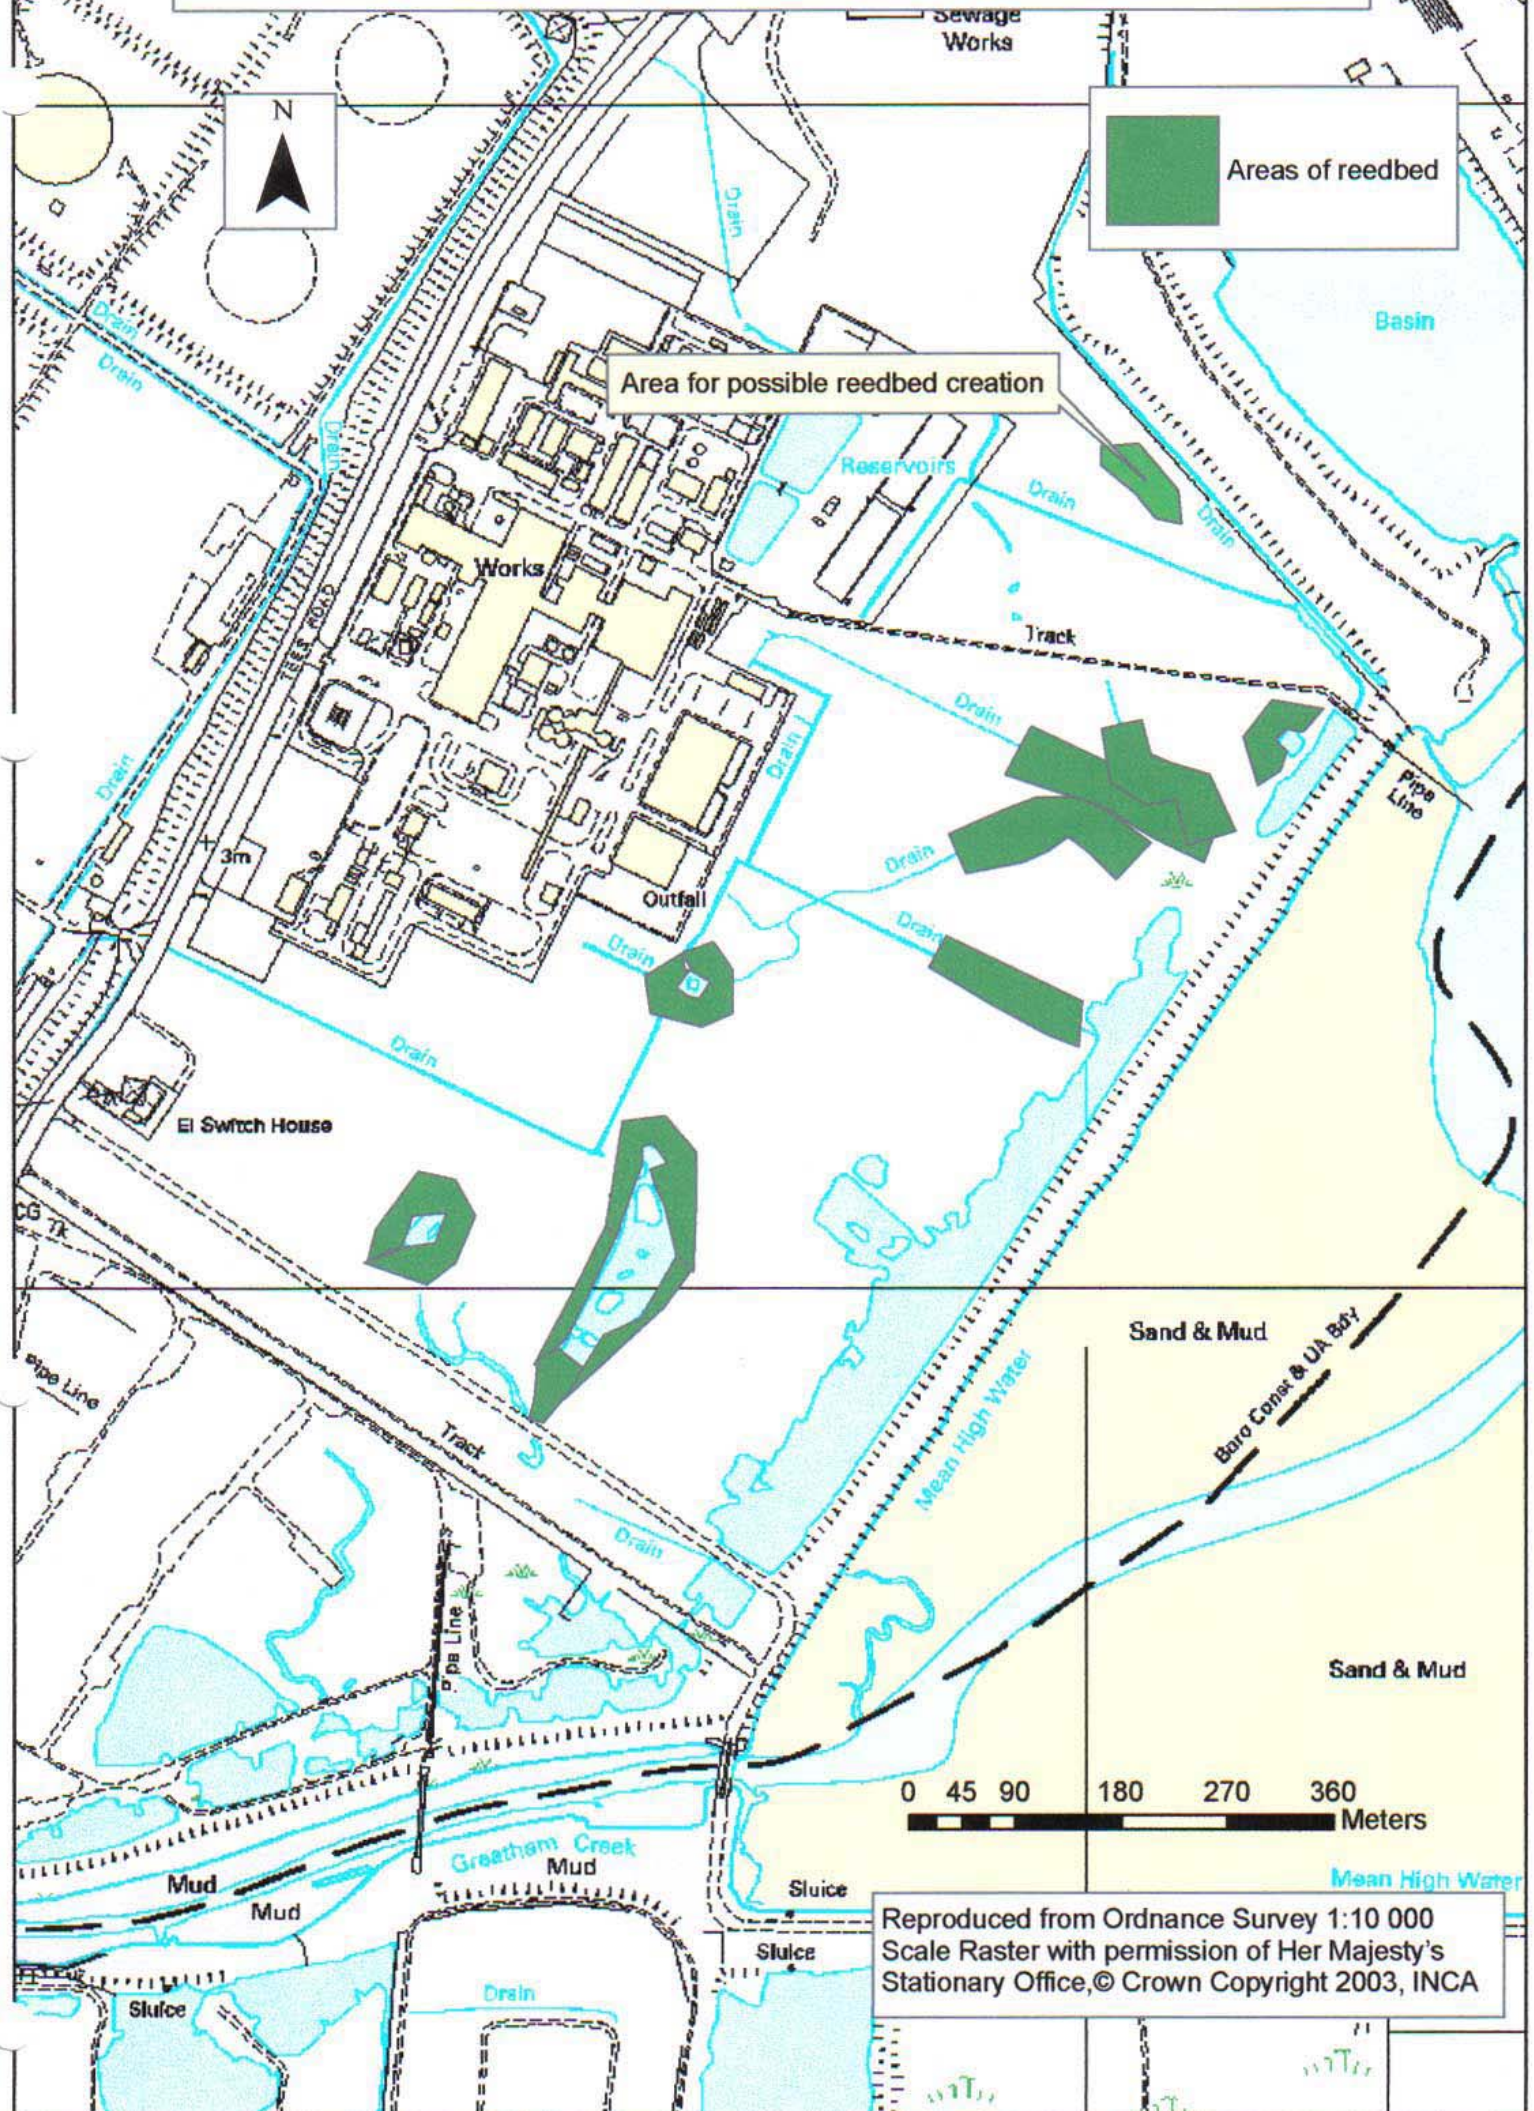

Greatham Site showing location of Reedbed Marsh Areas

Areas of reedbed

Area for possible reedbed creation

0 45 90 180 270 360 Meters

Reproduced from Ordnance Survey 1:10 000 Scale Raster with permission of Her Majesty's Stationary Office, © Crown Copyright 2003, INCA