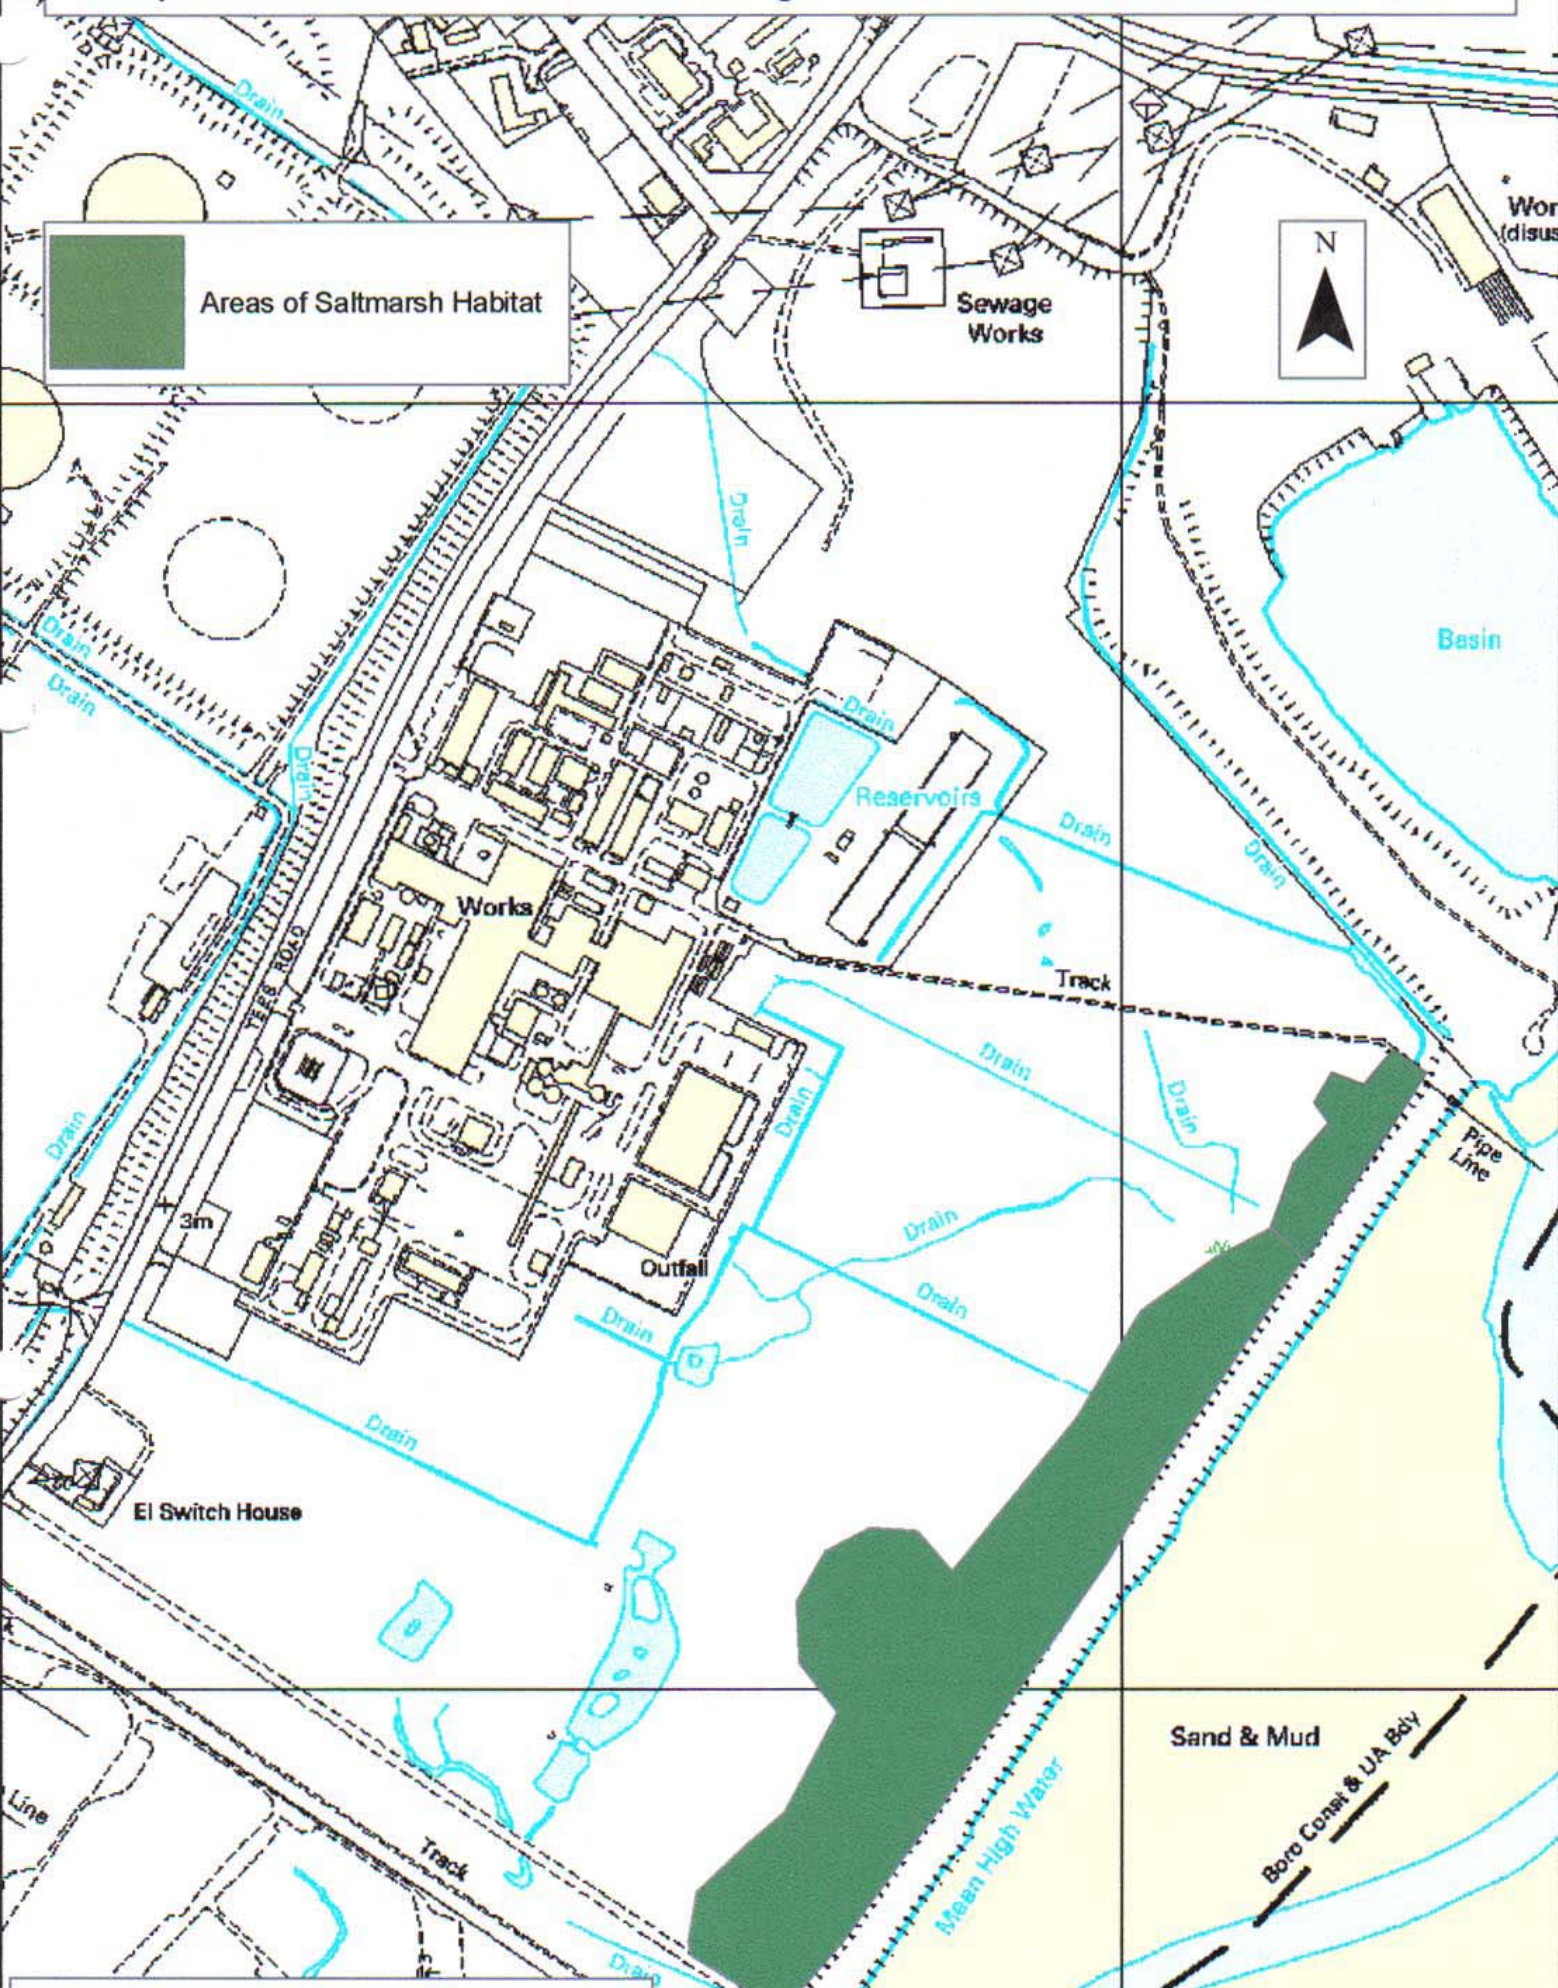

Map of Greatham Site Showing Areas of Saltmarsh Habitat

Areas of Saltmarsh Habitat

Reproduced from Ordnance Survey 1:10 000 scale Raster with permission of Her Majesty's Stationary Office, © Crown Copyright 2003, INCA

0 50 100 200 300 400 Meters