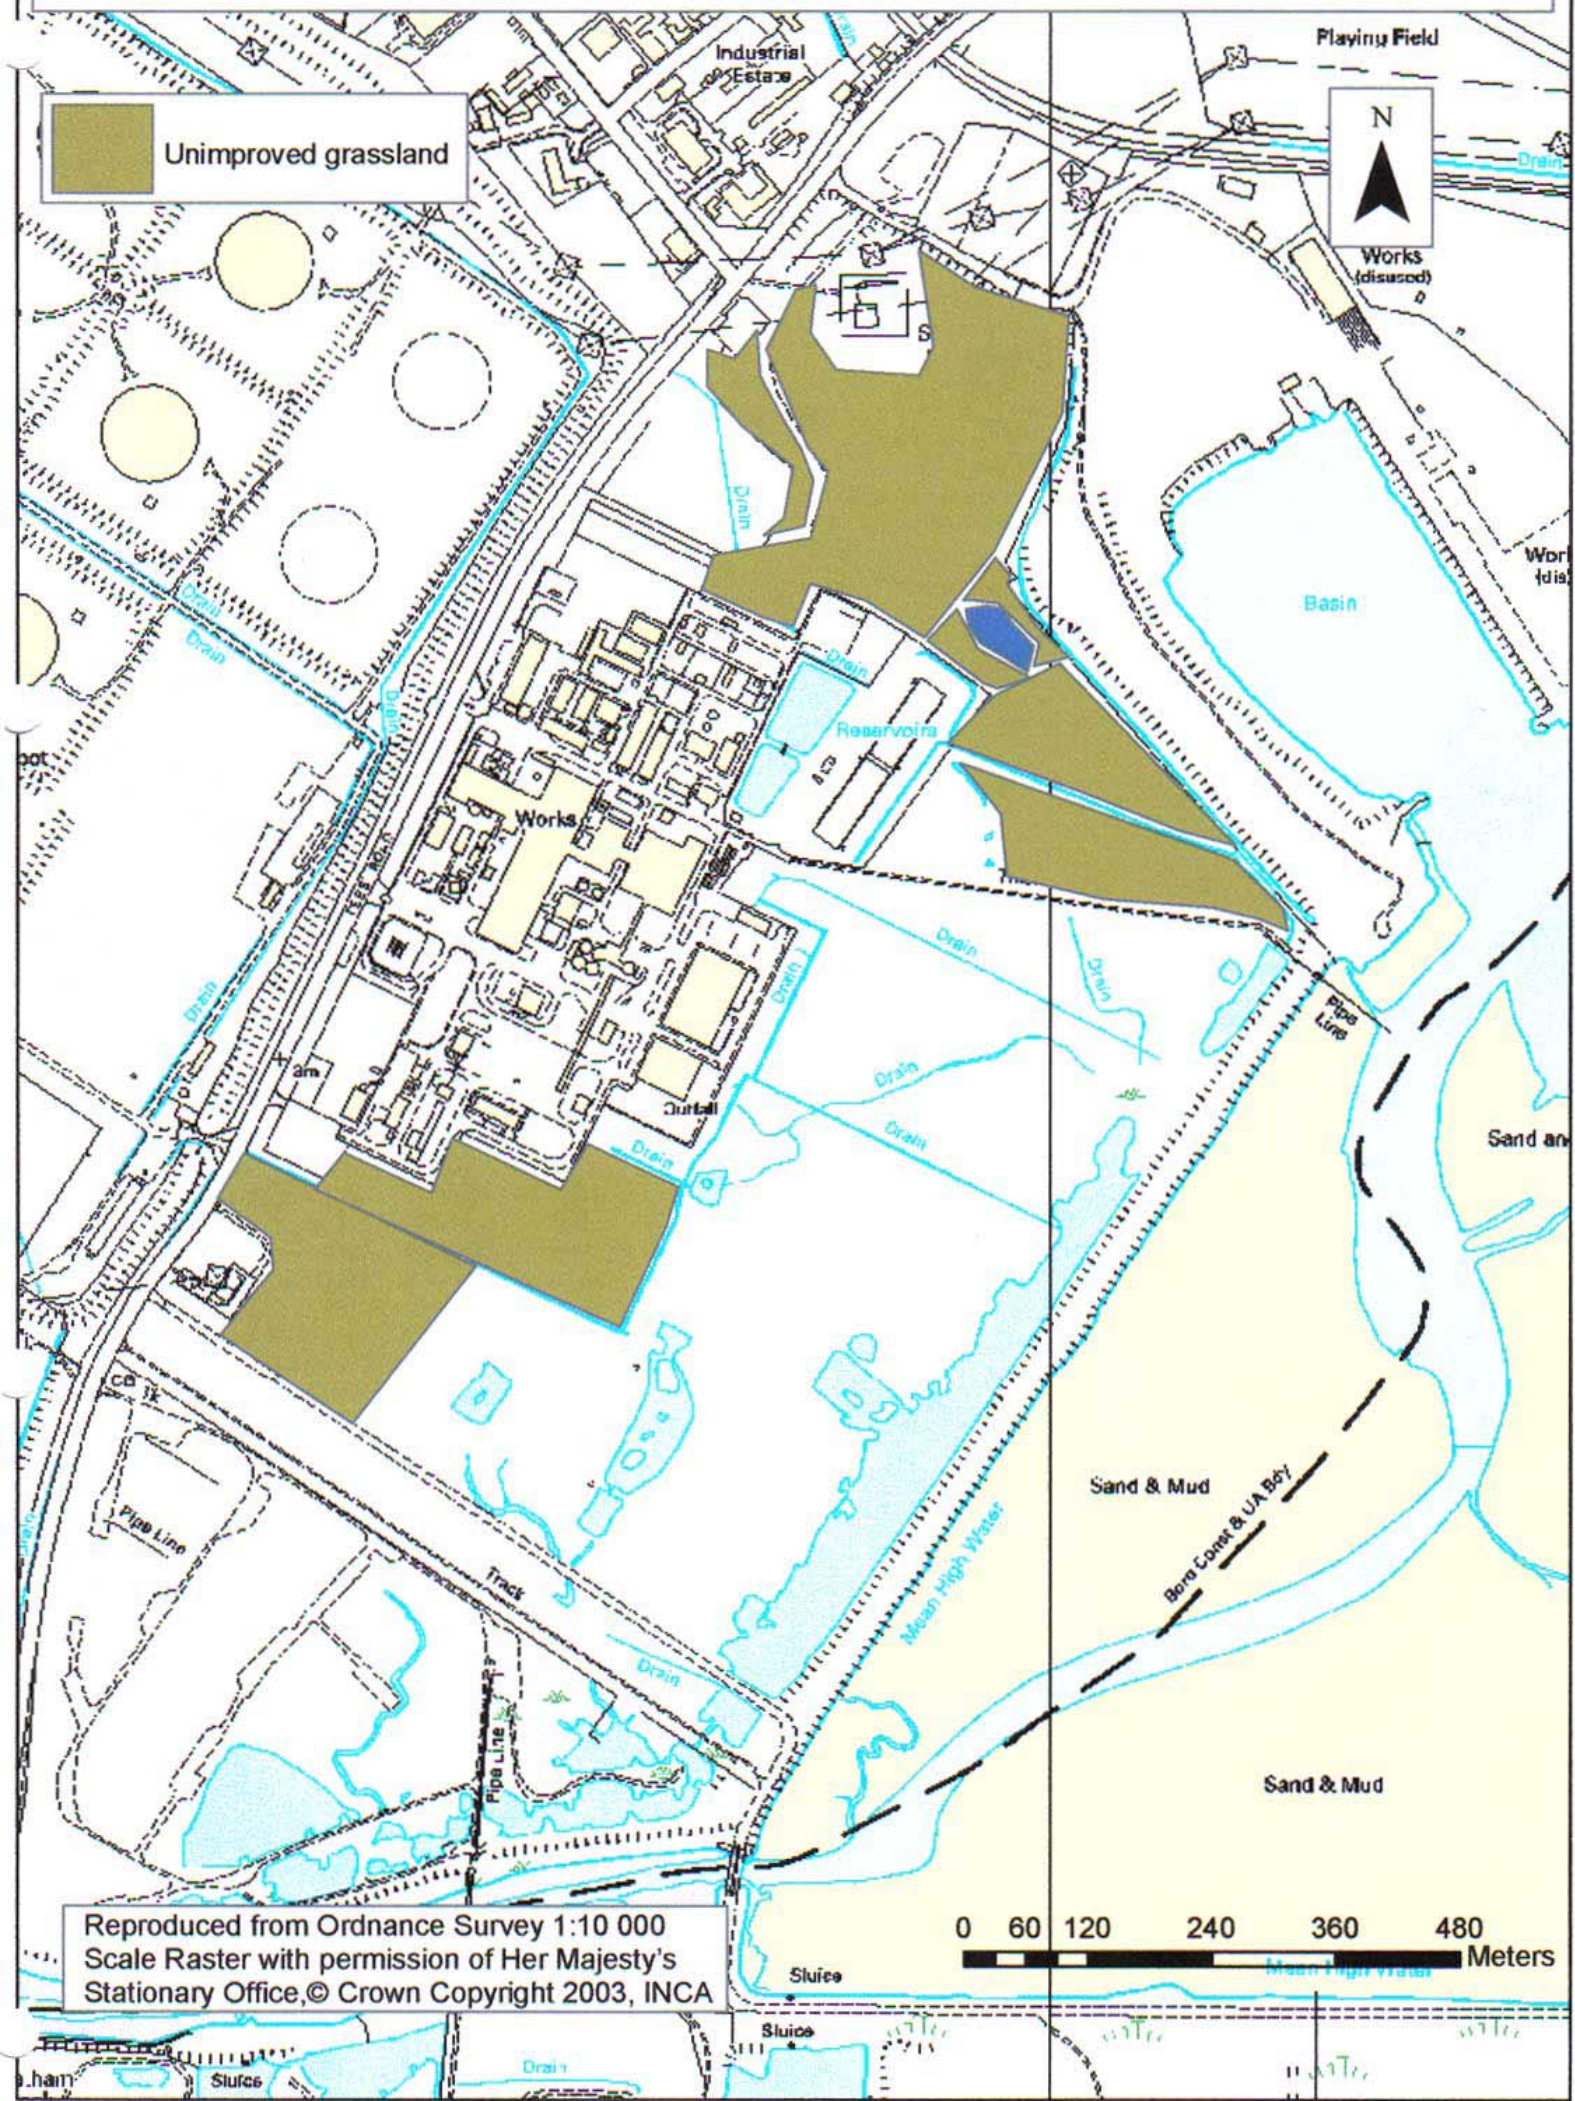

# Map Showing Unimproved grassland on Greatham Site

Unimproved grassland

Playing Field  
Works (disused)

Reproduced from Ordnance Survey 1:10 000 Scale Raster with permission of Her Majesty's Stationary Office, © Crown Copyright 2003, INCA

0 60 120 240 360 480 Meters