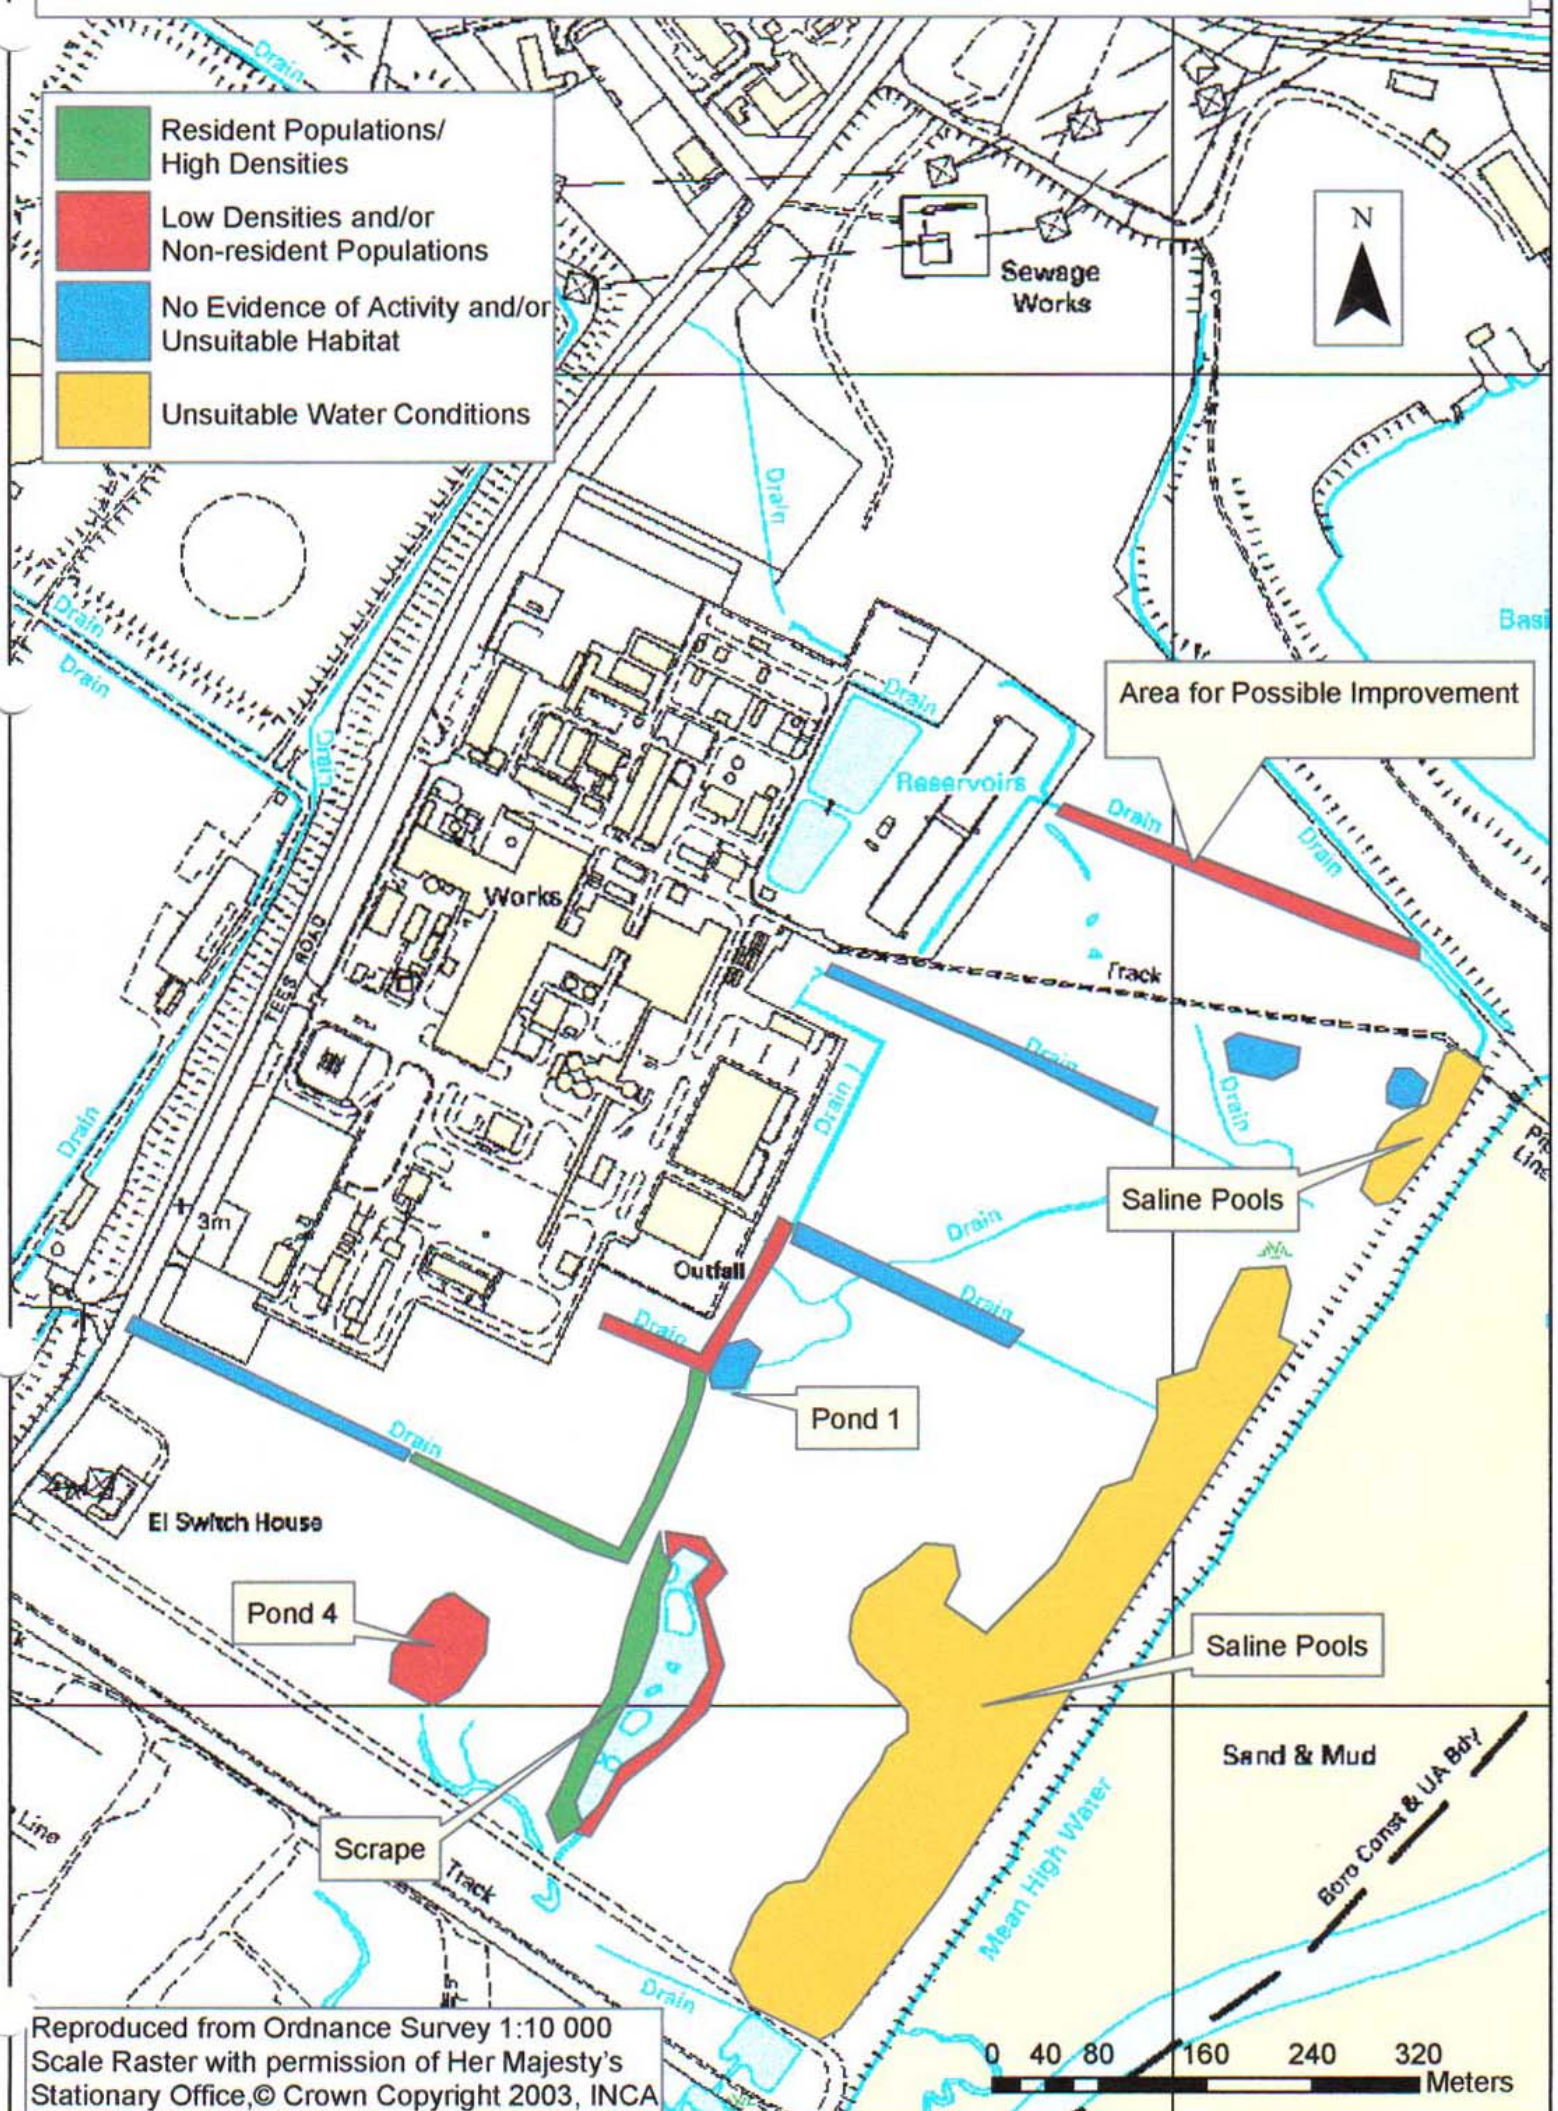

Map Showing Areas of Greatham Site Populated by Water Vole

- Resident Populations/
High Densities
- Low Densities and/or
Non-resident Populations
- No Evidence of Activity and/or
Unsuitable Habitat
- Unsuitable Water Conditions

Reproduced from Ordnance Survey 1:10 000 Scale Raster with permission of Her Majesty's Stationary Office, © Crown Copyright 2003, INCA

0 40 80 160 240 320 Meters